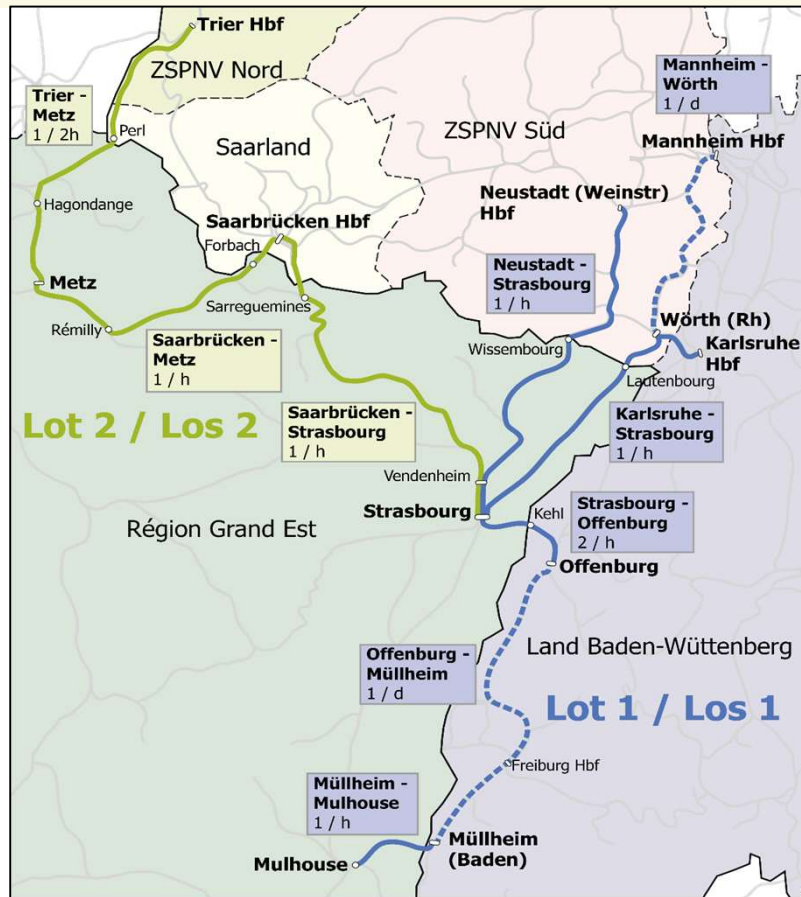

In our cities and rural areas. 

Sustainable mobility across borders has many barriers!

LOCATING BADEN-WÜRTTEMBERG

POPULATION
11.1 million

TOTAL LAND AREA
35.748 km²

LOCATING GRAND EST

POPULATION
5.6 million

TOTAL LAND AREA
57.433 km²

Baden-Württemberg

Cross-border mobility in Baden-Württemberg

Joint tender and fare harmonization

Copyright: VM BW

Thank you!

Ministry of Transport Baden-Württemberg

Dorotheenstraße 8 • 70173 Stuttgart
Postfach 10 34 52 • 70029 Stuttgart