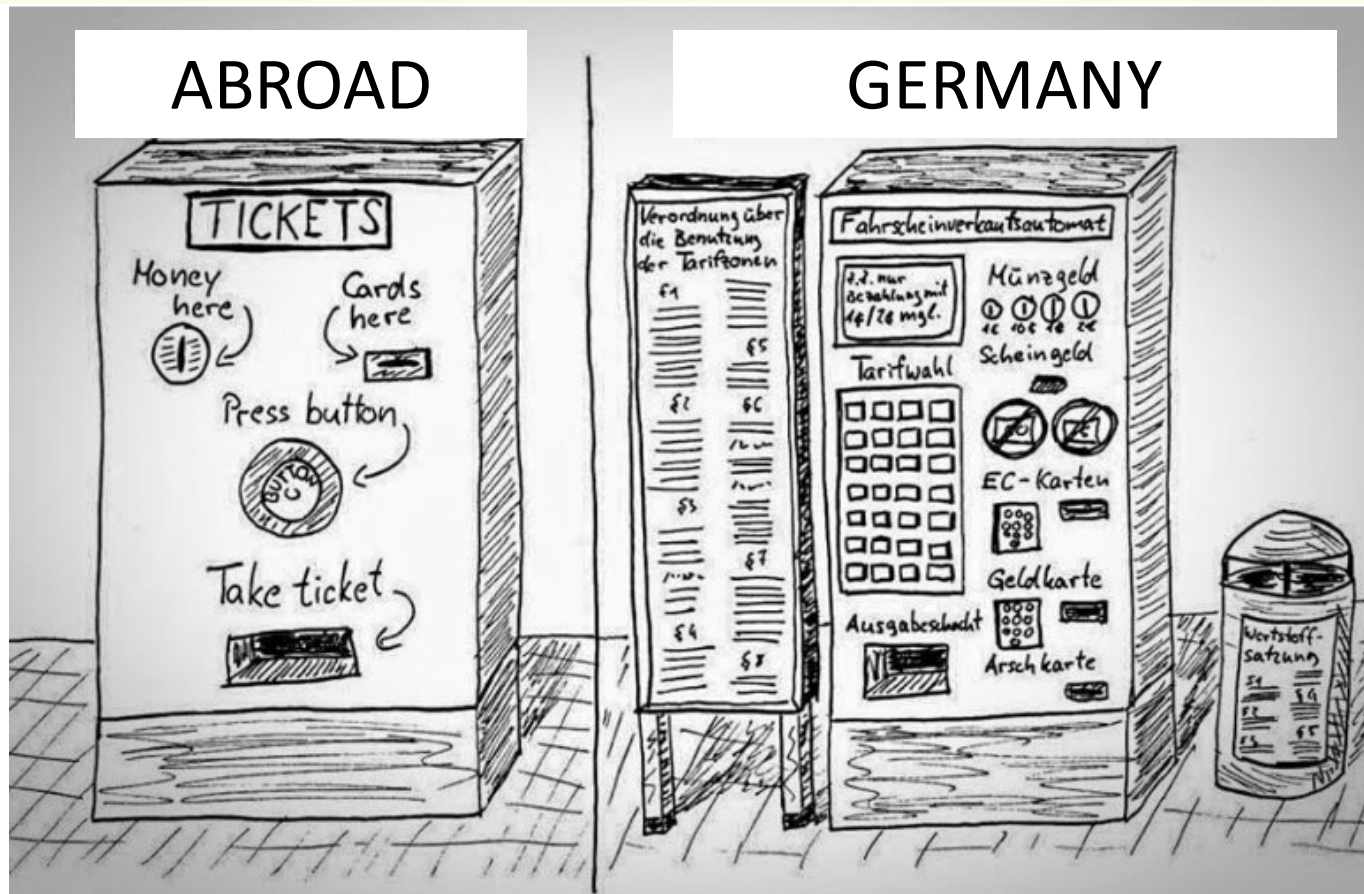

Baden-Württemberg

MINISTRY OF TRANSPORT

Political schemes to foster cross-border public transport

Eugenia Kolb, Ministry of Transport Baden-Württemberg
Strasbourg, 17 May 2024

Mobility and quality of life.

In our cities and rural areas. 

Sustainable mobility across borders has many barriers!

LOCATING BADEN-WÜRTTEMBERG

POPULATION
11.1 million

TOTAL LAND AREA
35.748 km²

LOCATING GRAND EST

POPULATION
5.6 million