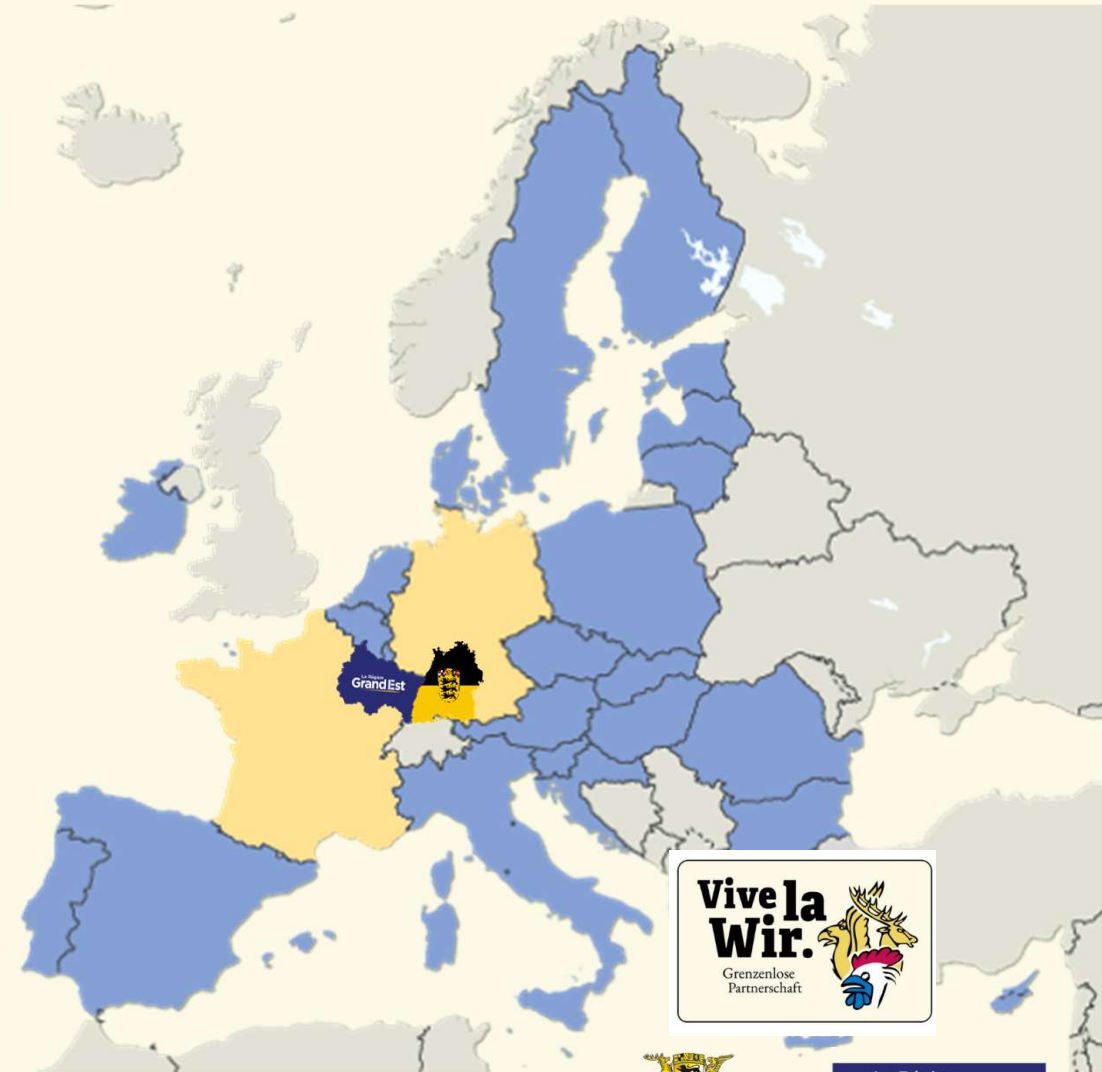

Baden-Württemberg

MINISTRY OF TRANSPORT

Political schemes to foster cross-border public transport

Eugenia Kolb, Ministry of Transport Baden-Württemberg
Strasbourg, 17 May 2024

Mobility and quality of life.

In our cities and rural areas. 

Sustainable mobility across borders has many barriers!

LOCATING BADEN-WÜRTTEMBERG

POPULATION
11.1 million

TOTAL LAND AREA
35.748 km²

LOCATING GRAND EST

POPULATION
5.6 million

TOTAL LAND AREA
57.433 km²

Baden-Württemberg

Cross-border mobility in Baden-Württemberg

Joint tender and fare harmonization

Copyright: VM BW

Thank you!

Ministry of Transport Baden-Württemberg

Dorotheenstraße 8 • 70173 Stuttgart
Postfach 10 34 52 • 70029 Stuttgart